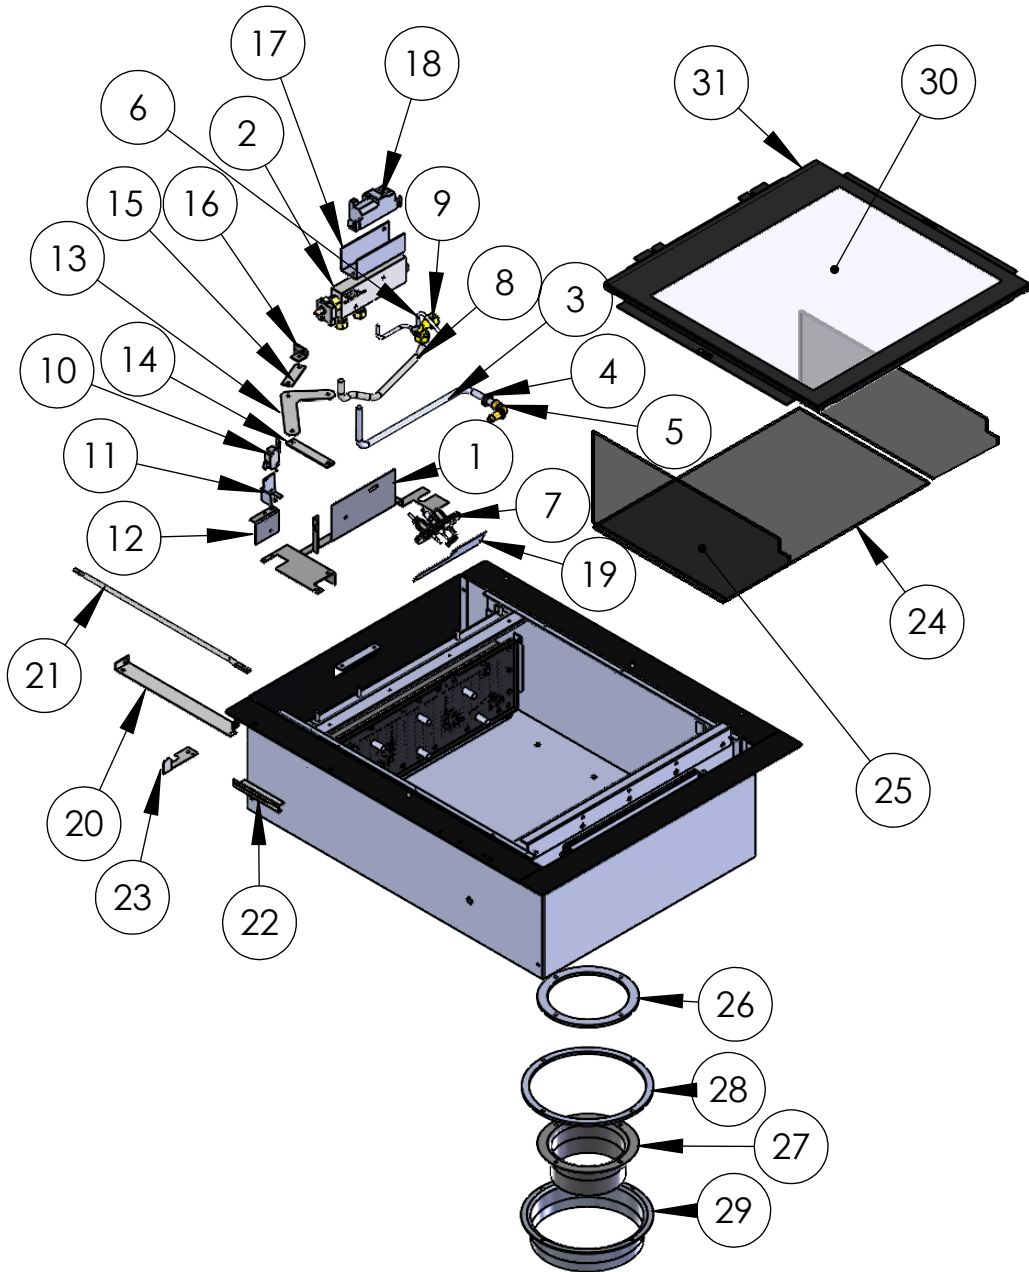

Core BF Slide Control

ITEM NO.	Description	Part NO	QTY.
1	Slide Valve Bracket	5300	1
2	Slide Valve	2542	1
3	Injector Pipe	8222	1
4	rubber grommet	8mm: 4554	1
5	Injector	2799	1
6	SC Pilot Pipe	8223	1
7	bulk head pilot	Check bulk head sheet	1
8	Inlet Pipe	5304	1
9	Pressure Test point	1035	1
10	Microswitch	2067	1
11	Microswitch Bracket	6879	1
12	Leg Retainer	5302	1
13	Slide Control Bell Crank	3919	1
14	Slide Control Long Link	4603	1
15	Slide Control Short Link	4229	1
16	Slide Control Linkage	5301	1
17	Spark Gen Heat Shield	comes with fire assy	1
18	Ignitor Scat	8877	1
19	Core BF Pilot Shield	8216	1
20	Rod Location Bracket	4523	1
21	Slide Rod	4524	1
22	Handle Guide	4564	1
23	Slide Control Handle	4522	1
24	Rear Glass Panel	8218	1
25	Side Glass Panel	LH: 8219 / RH: 8226	2
26	spigot gasket	2111	1
27	Flue Spigot	2169	1
28	outer spigot gasket	4176	1
29	outer spigot	3887	1
30	Glass Panel NR	8217	1
31	Glass Frame	5859	1